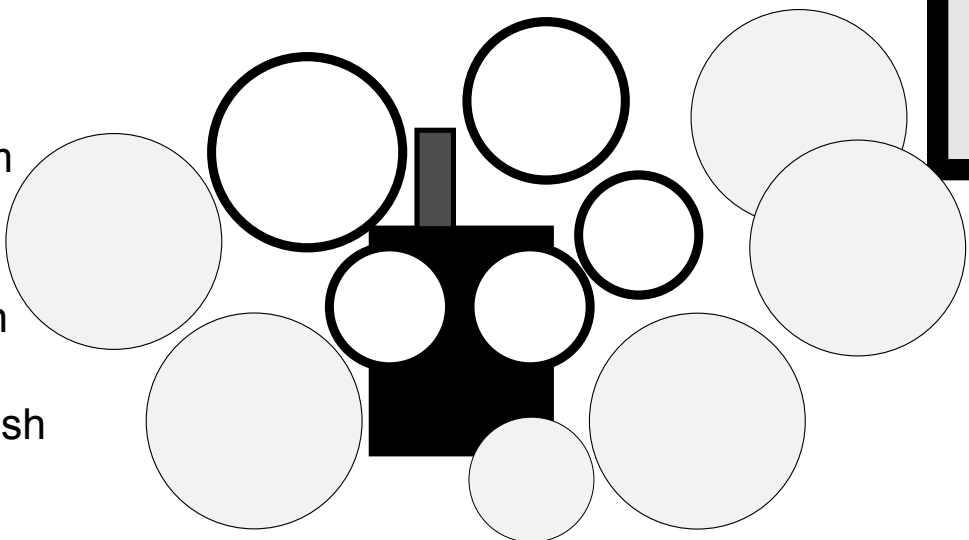

STAGEPLAN

snare
4x tom
kick
hi-hat
splash
ride
3x crash

Monitor 4

Guitar
1x MIC
3x 230V

Bass Guitar
1x XLR Line
3x 230V

1x XLR MIC
backing vocals

1x XLR MIC
lead vocals

Monitor 1

Monitor 2

Monitor 3